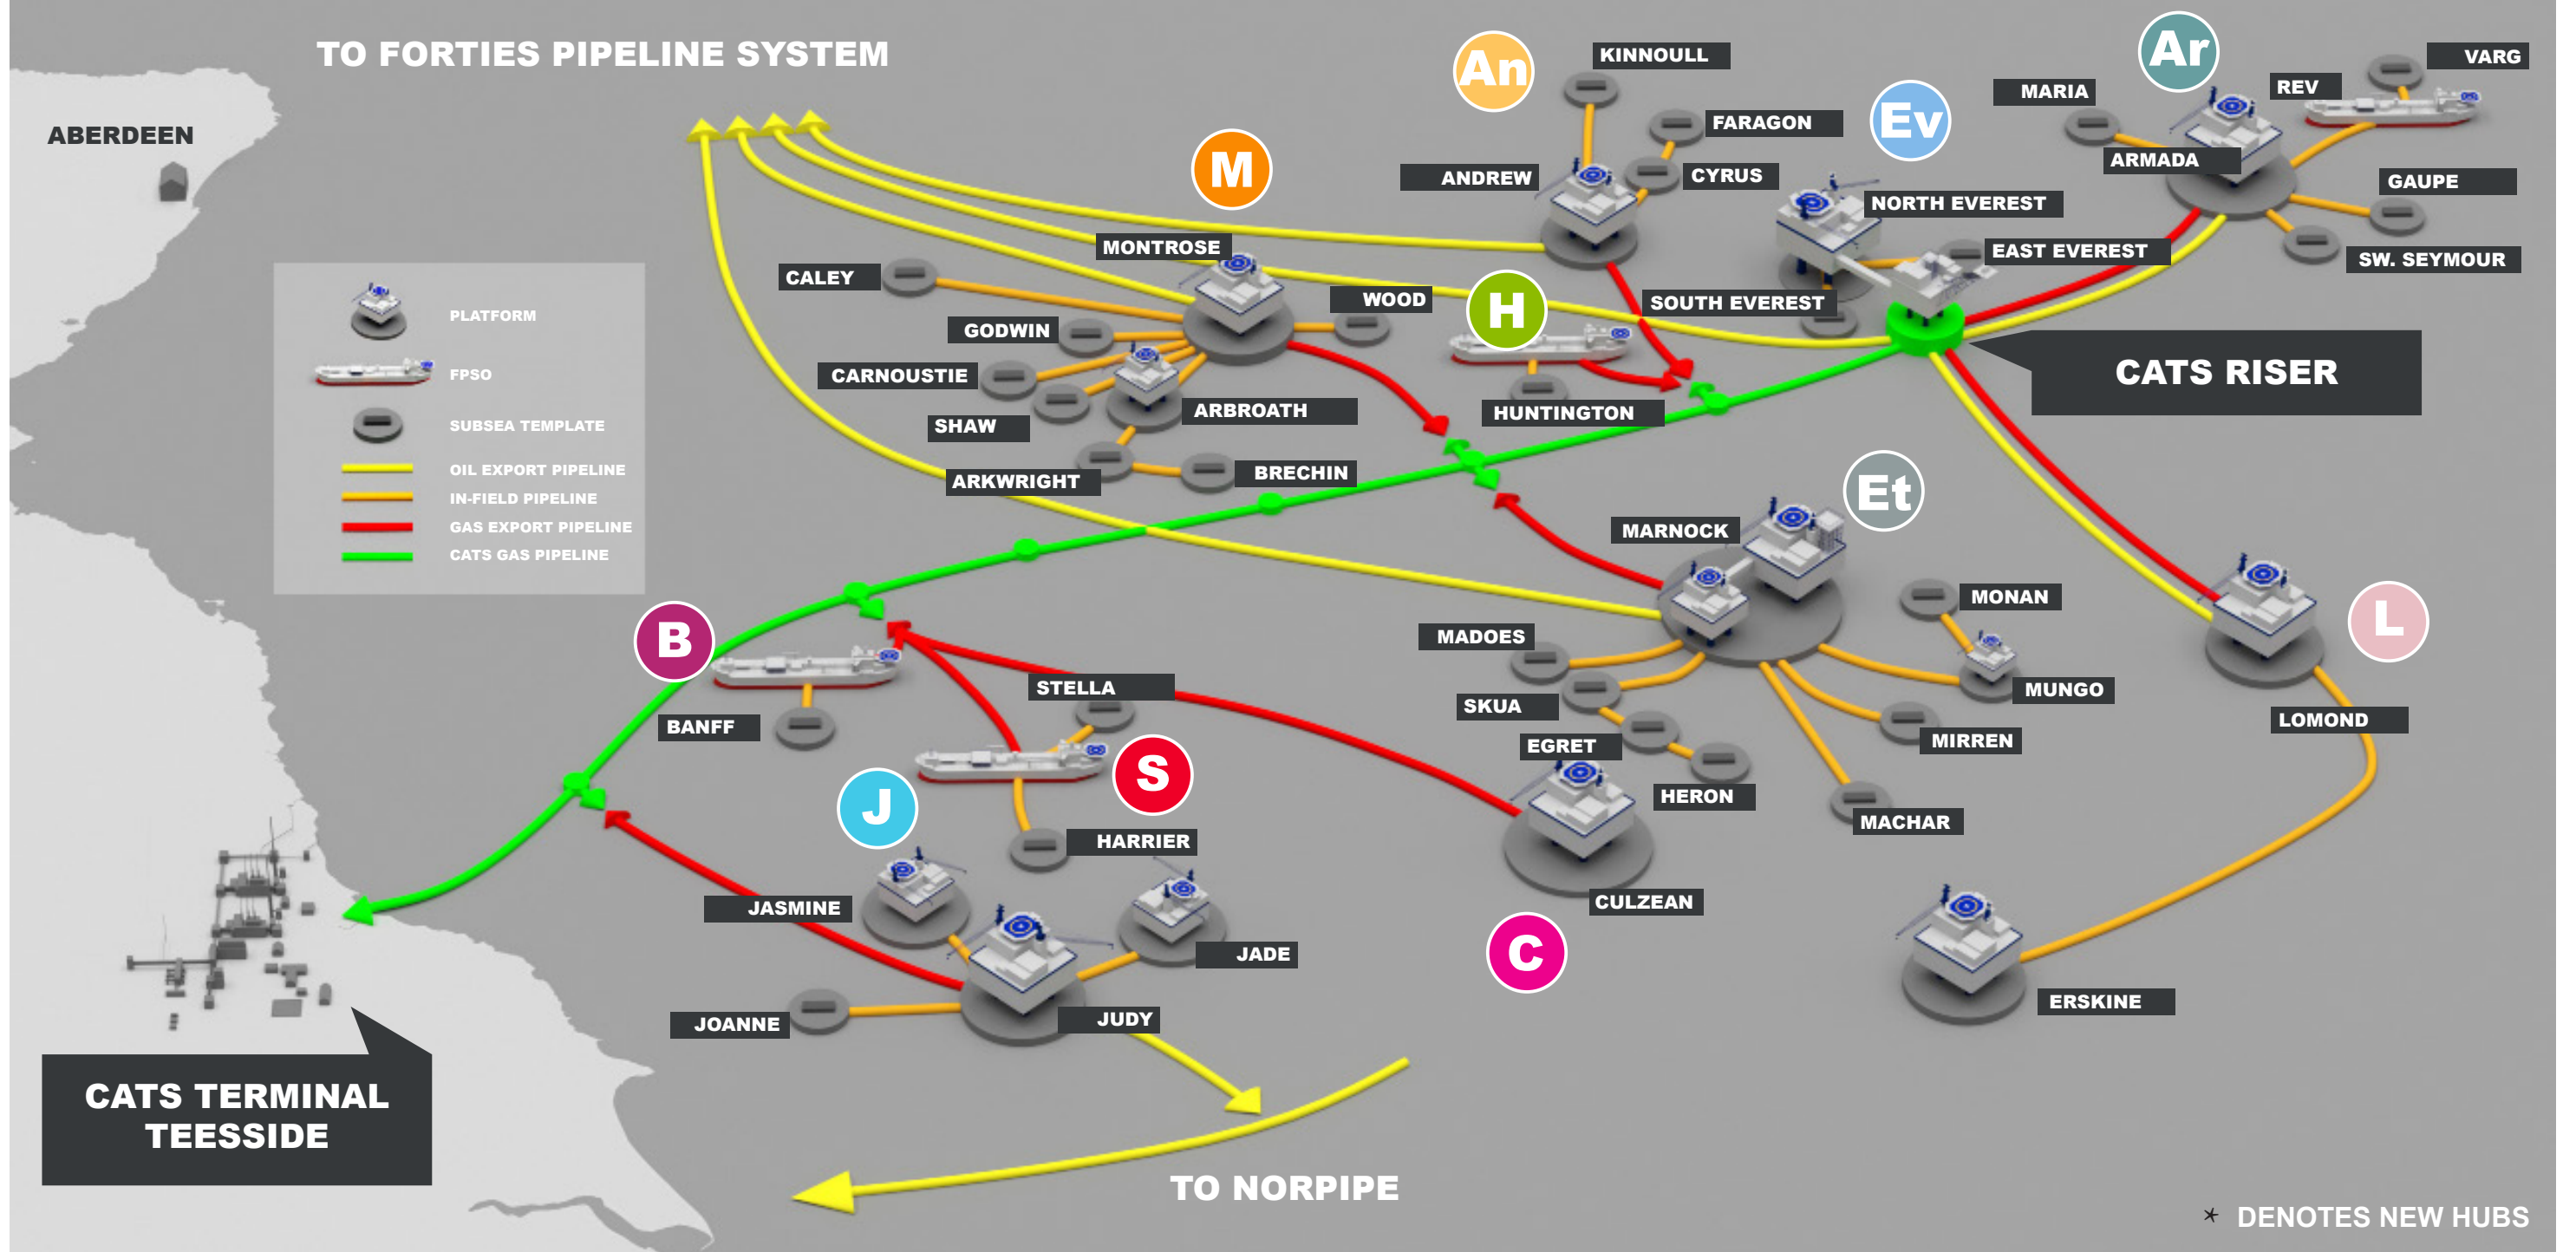

TO FORTIES PIPELINE SYSTEM

* DENOTES NEW HUBS

An

ANDREW
Cyrus,
Faragon and
Kinnoull

Ar

ARMADA
Gaupe, Maria,
SW Seymour,
Rev and Varg

B

BANFF

C *

CULZEAN

Et

ETAP
Egret, Heron,
Skua, Machar,
Madoes,
Marnock,
Mirren, Monan
and Mungo

Ev

EVEREST
North Everest
South Everest
East Everest

H

HUNTINGTON

J

J-BLOCK
Jade, Jasmine,
Joanne and
Judy

L

LOMOND
Erskine

M

MONARB
Arbroath,
Arkwright,
Brechin,
Carnoustie,
Caley, Shaw,
Godwin,
Montrose and
Wood

S *

STELLA
Harrier

CATS SYSTEM / HUBS / FIELDS

- | | | | | | | | | | | |
|--|---|--------------|----------------|--|--|-------------------|--|--------------------------|---|--------------------------|
| An | Ar | B | C * | Et | Ev | H | J | L | M | S * |
| ANDREW
Cyrus,
Faragon and
Kinnoull | ARMADA
Gaupe, Maria,
SW Seymour,
Rev and Varg | BANFF | CULZEAN | ETAP
Egret, Heron,
Skua, Machar,
Madoes,
Marnock,
Mirren, Monan
and Mungo | EVEREST
North Everest
South Everest
East Everest | HUNTINGTON | J-BLOCK
Jade, Jasmine,
Joanne and
Judy | LOMOND
Erskine | MONARB
Arbroath,
Arkwright,
Brechin,
Carnoustie,
Caley, Shaw,
Godwin
Montrose and
Wood | STELLA
Harrier |