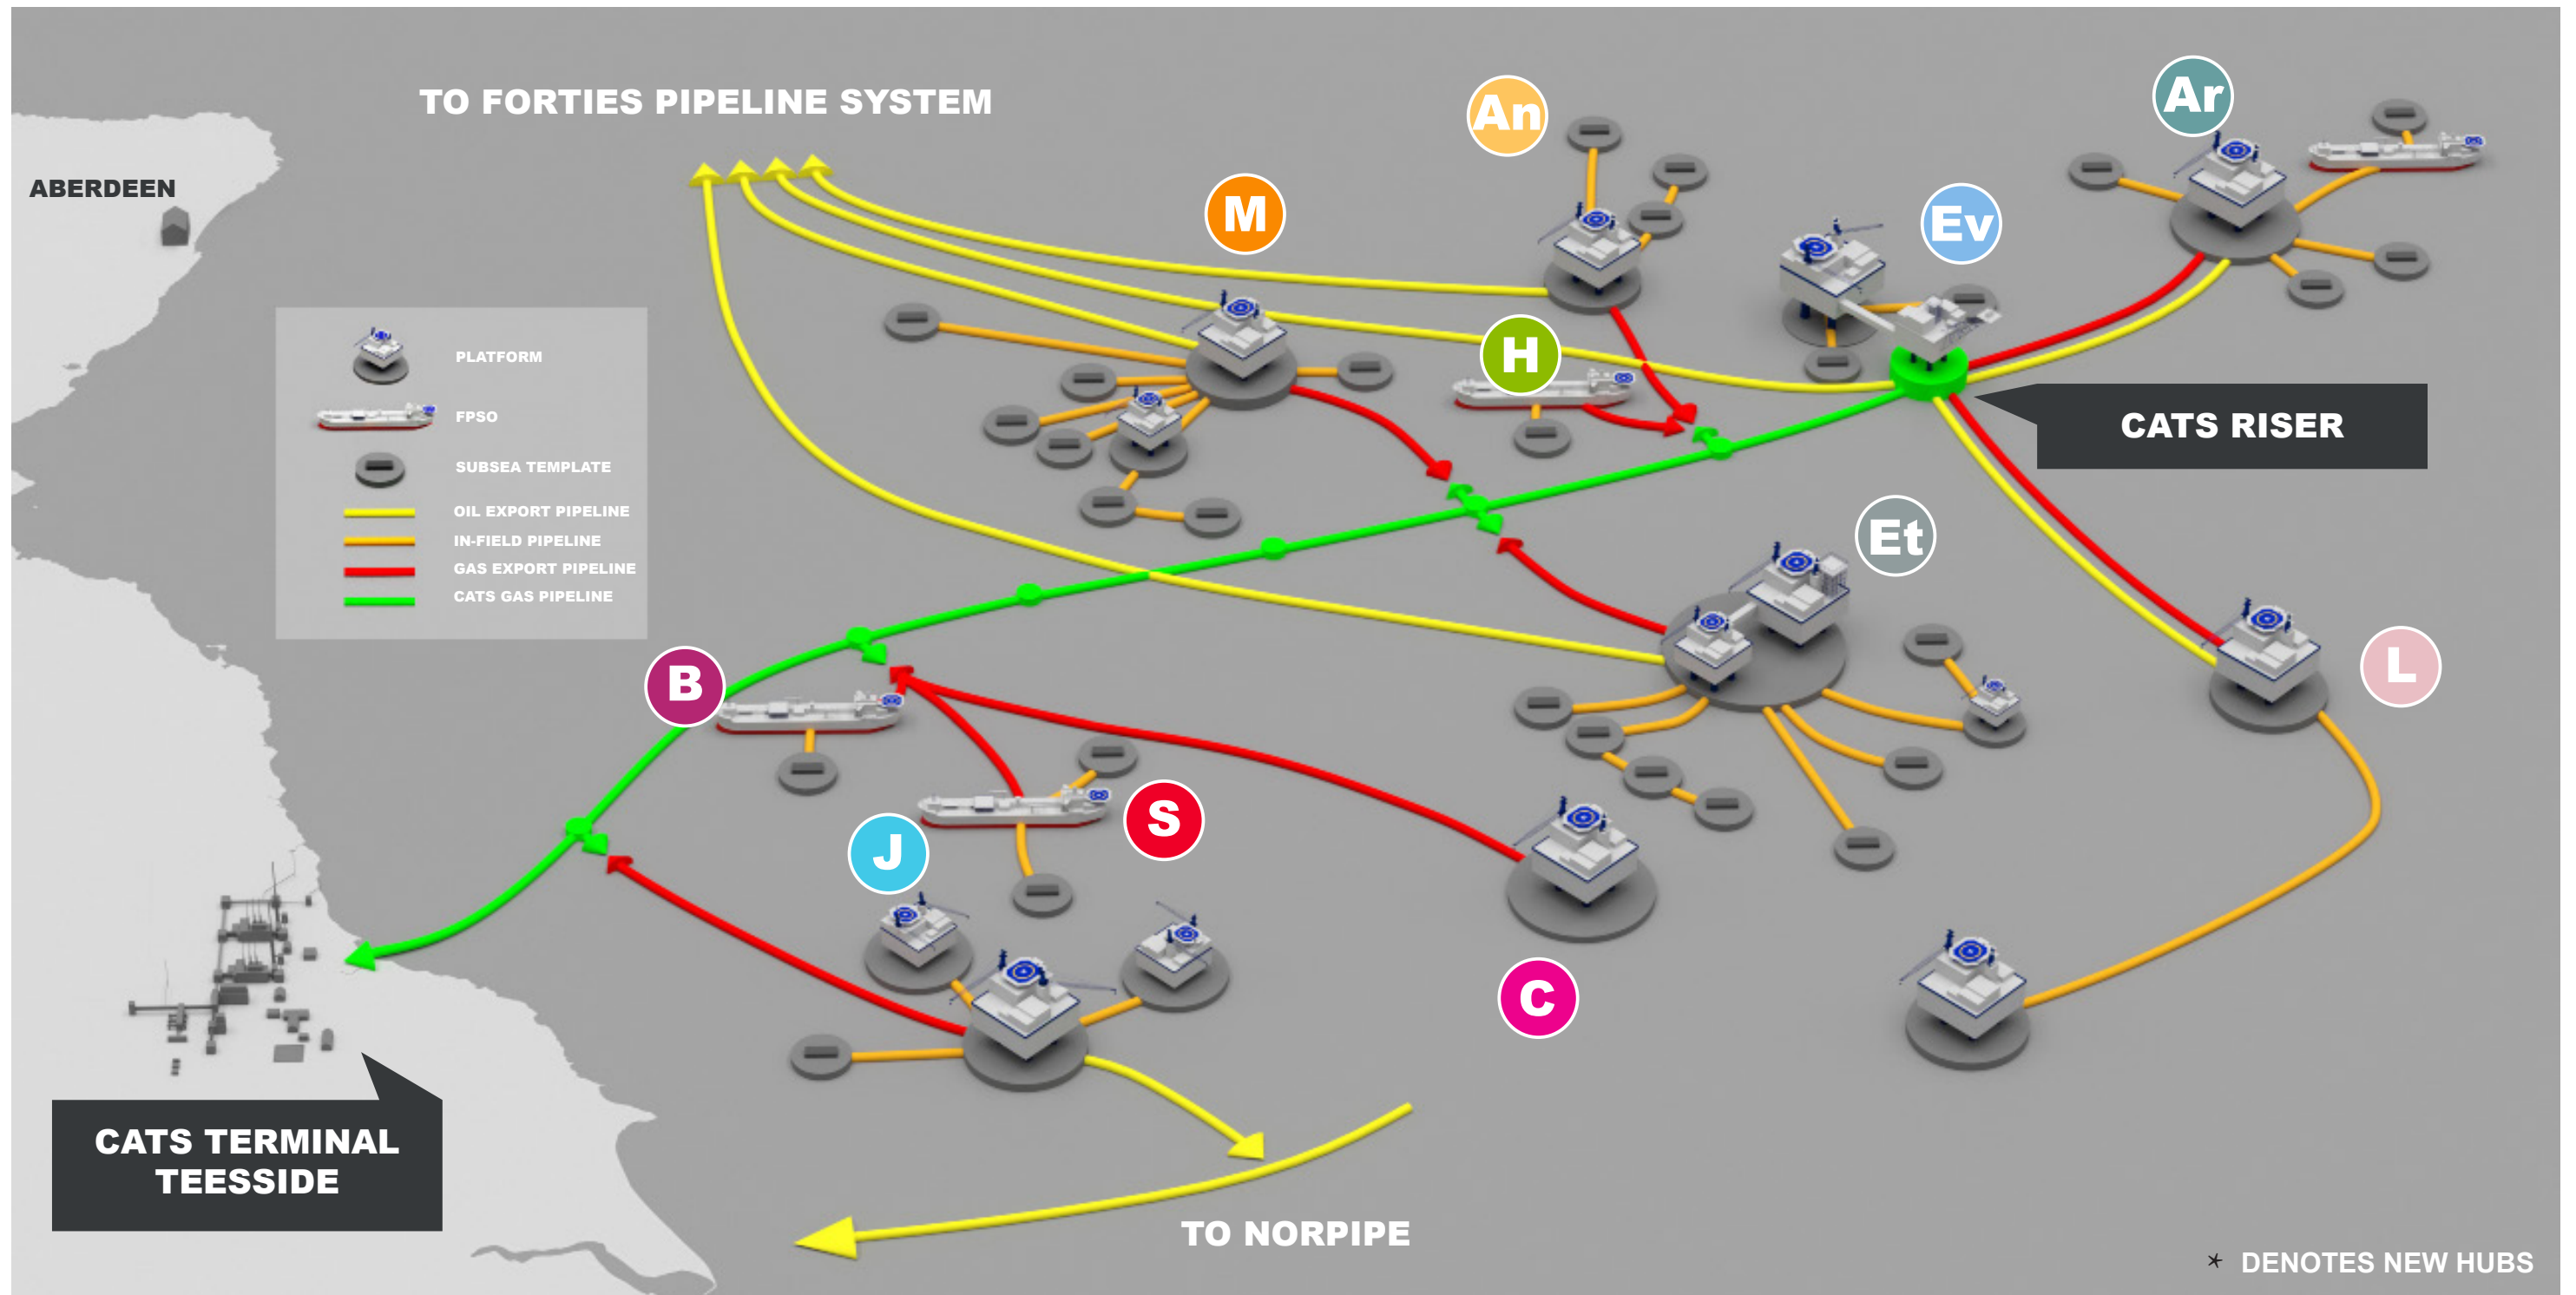

TO FORTIES PIPELINE SYSTEM

* DENOTES NEW HUBS

An

ANDREW
Cyrus,
Faragon and
Kinnoull

Ar

ARMADA
Gaupe, Maria,
SW Seymour,
Rev and Varg

B

BANFF

C *

CULZEAN

Et

ETAP
Egret, Heron,
Skua, Machar,
Madoes,
Marnock,
Mirren, Monan
and Mungo

Ev

EVEREST
North Everest
South Everest
East Everest

H

HUNTINGTON

J

J-BLOCK
Jade, Jasmine,
Joanne and
Judy

L

LOMOND
Erskine

M

MONARB
Arbroath,
Arkwright,
Brechin,
Carnoustie,
Caley, Shaw,
Godwin,
Montrose and
Wood

S *

STELLA
Harrier

CATS SYSTEM / HUBS / FIELDS

- | | | | | | | | | | | |
|--|---|--------------|----------------|--|--|-------------------|--|--------------------------|---|--------------------------|
| An | Ar | B | C * | Et | Ev | H | J | L | M | S * |
| ANDREW
Cyrus,
Faragon and
Kinnoull | ARMADA
Gaupe, Maria,
SW Seymour,
Rev and Varg | BANFF | CULZEAN | ETAP
Egret, Heron,
Skua, Machar,
Madoes,
Marnock,
Mirren, Monan
and Mungo | EVEREST
North Everest
South Everest
East Everest | HUNTINGTON | J-BLOCK
Jade, Jasmine,
Joanne and
Judy | LOMOND
Erskine | MONARB
Arbroath,
Arkwright,
Brechin,
Carnoustie,
Caley, Shaw,
Godwin
Montrose and
Wood | STELLA
Harrier |